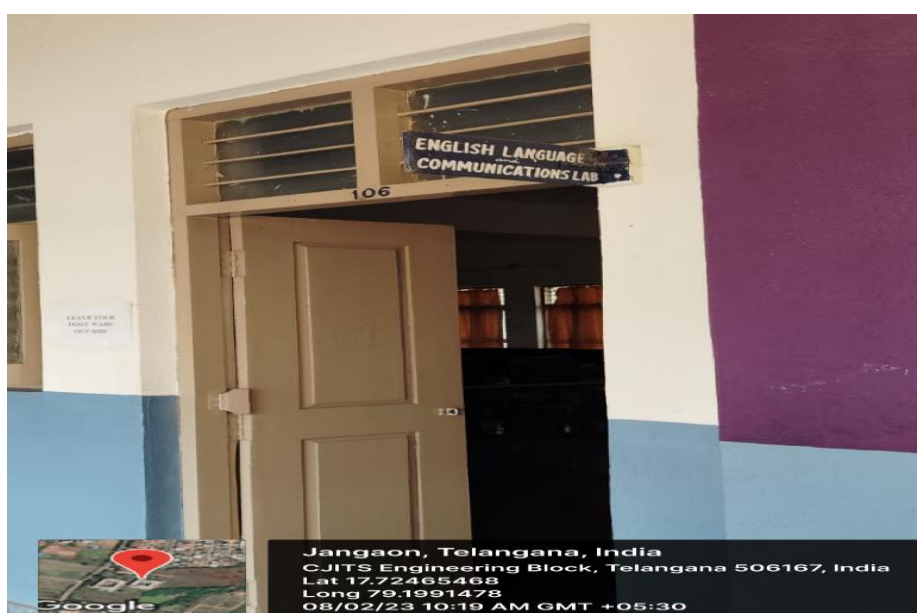

Colombonagar, Yeshwanthapur(PO), Jangaon Dist – 506 167 T.S

NBA Accredited Programme, Affiliated to AICTE & JNTU-Hyd

Fig 4: Wheel Chair For Physically Challenged

Fig 5: ACS Lab

PRINCIPAL
Principal
Christu Jyothi Institute of Technology & Science
Colombo Nagar, Yeshwanthapuram (Villi
Jangaon(Mdl), Jangaon (Dist)-506167